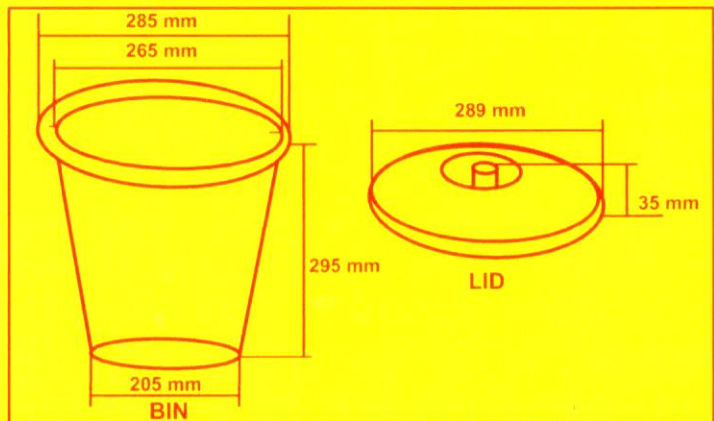

Capacity
12 Ltr
Weight:
425gm

Corporate office:.

PRIMA PLASTICS LTD

Govt. Recog. One Star Export House

41, National House, Opp. Ansa 'A' Bldg. Saki Vihar

Road, Powai, Mumbai. - 400 072. (INDIA)

Tel.: (0091-22) 2857 4768 / 69 / 1791