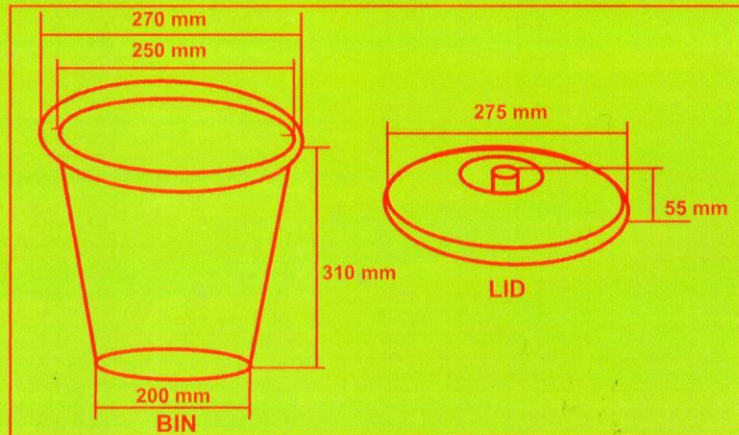

Corporate office:.

PRIMA PLASTICS LTD

Govt. Recog. One Star Export House

41, National House, Opp. Ansa 'A' Bldg. Saki Vihar
Road, Powai, Mumbai. - 400 072. (INDIA)

Tel.: (0091-22) 2857 4768 / 69 / 1791

Fax : (0091-22) 2857 2859

E-mail : sales@primoplastics.com

Website : www.primoplastics.com