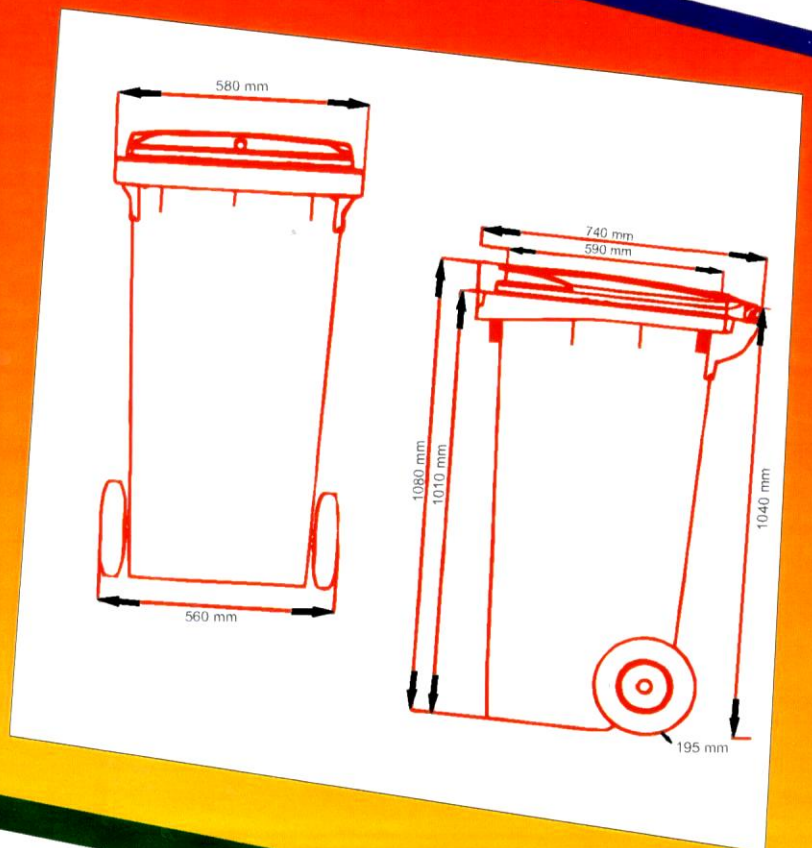

MOULDED FURNITURE

India's First Choice

WASTE BIN

Capacity
240 Ltr

Corporate office:.

PRIMA PLASTICS LTD

Govt. Recog. One Star Export House

41, National House, Opp. Ansa 'A' Bldg. Saki Vihar
Road, Powai, Mumbai. - 400 072. (INDIA)