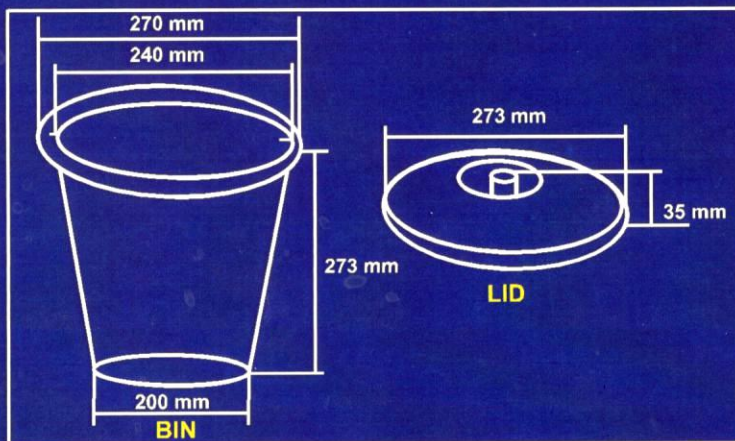

India's First Choice

CONTAINER OF BIN

Capacity
10 Ltr
Weight:
560gm

Corporate office:.

PRIMA PLASTICS LTD

Govt. Recog. One Star Export House

41, National House, Opp. Ansa 'A' Bldg. Saki Vihar Road, Powai, Mumbai. - 400 072. (INDIA)