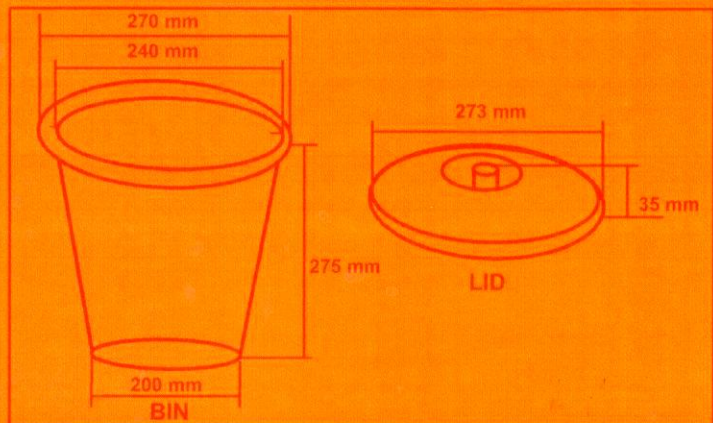

MOULDED FURNITURE

India's First Choice

CONTAINER OF BIN

Capacity
10 Ltr
Weight:
590gm

Corporate office:.

PRIMA PLASTICS LTD

Govt. Recog. One Star Export House

41, National House, Opp. Ansa 'A' Bldg. Saki Vihar Road, Powai, Mumbai. - 400 072. (INDIA)