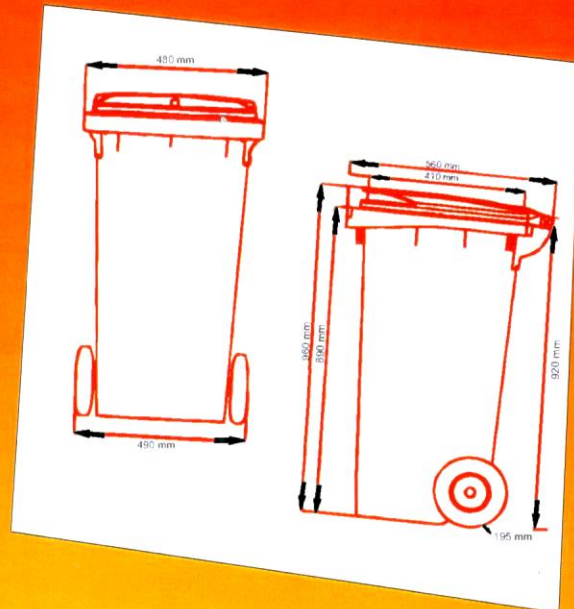

Corporate office:.

PRIMA PLASTICS LTD

Govt. Recog. One Star Export House

41, National House, Opp. Ansa 'A' Bldg. Saki Vihar Road, Powai, Mumbai. - 400 072. (INDIA)

Tel.: (0091-22) 2857 4768 / 69 / 1791

Fax : (0091-22) 2857 2859

E-mail : sales@primaplastics.com

Website : www.primaplastics.com