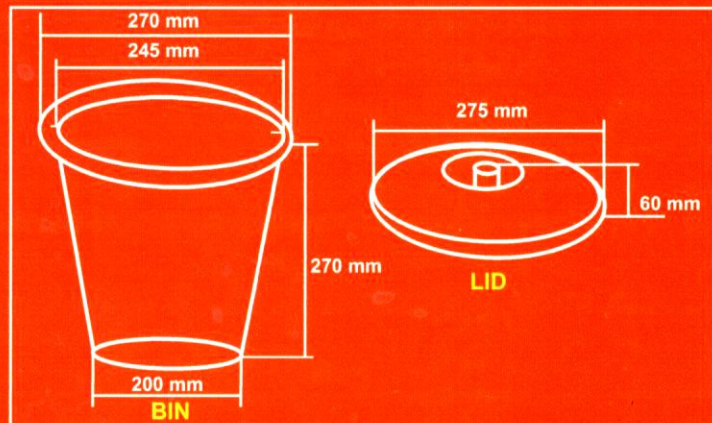

Govt. Recog. One Star Export House

Top Export Award Winners

AN ISO 9001 2008 COMPANY

MOULDED FURNITURE

India's First Choice

CONTAINER OF BIN

Capacity
10 Ltr
Weight
450gm

Corporate office:.